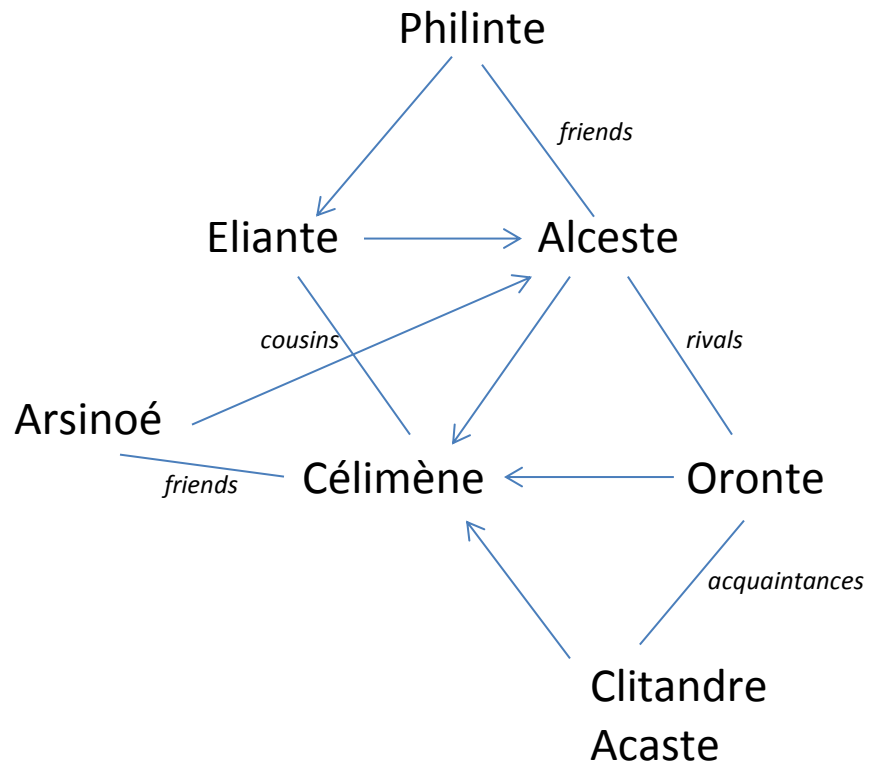

***The Misanthrope* (1666)** **by Moliere**

Dubois, servant to Alceste
Basque, servant to Célimène